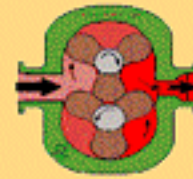

**High & Ultra
Pressure, +
Intensifiers,
Test & Injection**

**"POWER PUMPS"
API 674
"Multiplex"**

CENTRIFUGAL

LOBE

**Low Pressure DOSING,
Cam or Solenoid
"lost motion"**

**Chemical METERING
Diaphragm head**

VANE

GEAR

Packed PLUNGER

**HOSE
TUBE
Peristaltic**

PROGRESSIVE CAVITY

Or please just call us toll free - "FreePhone"

USA Toll Free 1-888-DAMPERS (326-7377)
UK Freephone 08080-(LOW-EURO) 569-3876
International -44-(0)-161-442-6222