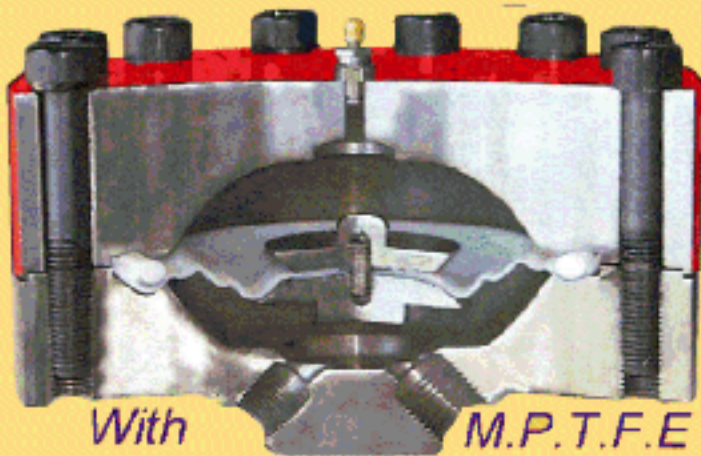

NO

LP+Flexflon

Plastic

Up To 30.000 psi

NO MOVING PARTS

With

M.P.T.F.E

With Buna/Nitrile, EP/EPDM, Fluoro etc.